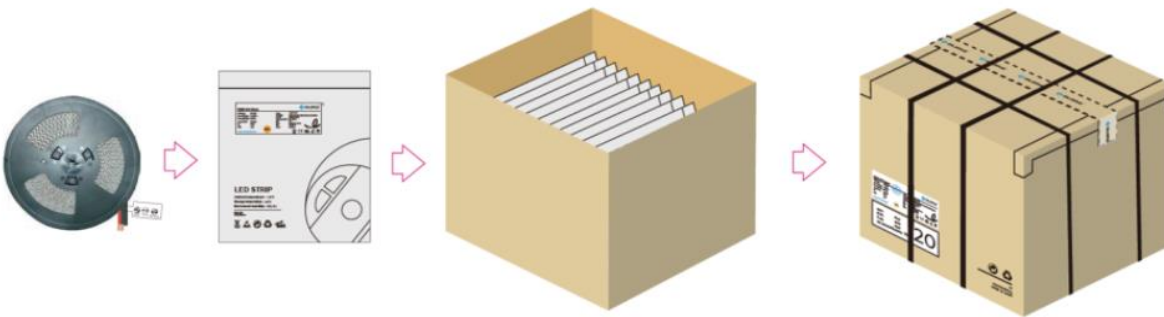

Specification

D560RGBW-24V-12mm

▼ General description

- RGBW colorful strip
- Widely adaptable to all types of controllers, Self-encapsulated design
- High quality FPC, high thermal 3M adhesive
- Ta: -25~40°C; Tc: 75°C (max)

Photometric of 1M strip

AAI Figure

※Max.length data is based on 10% voltage drop

※Warranty is based on indoor use

Fixed Clip		94-02-00-0019	Fixed clip, transparent, 3*8mm self-tapping screws, suitable for 12mm FPC,NO/NA LED strip
Silicone clip		94-02-00-0004	Silicone clip, screw: PA 3*8mm, suitable for 12mmFPC, ET strip
Silicone end cap set		94-02-00-0023	including end cap and plug,suitable for 12mm FPC,EH/ET/EF silicone extrusion strip
Mounting clip		94-02-00-0026	Transparent PVC mounting groove size:1000*16.2*9.5mm,suitable for 12mm FPC silicone extruded ET/EF strip
Stopper glue		94-16-03010001	Silicone gel,suitable for ST/ET/EH/EF/SF waterproof LED strip
RGBW set		23-01-00-0047	M4+M4-5A Input voltage: 12-24VDC Maximum loaded current: 5A*4CH Max 20A Maximum loaded power : 240W/480W (12V/24V)

9: Silk Printing		10: Entery cable		11: Wire type		2: Wire lengtl		13: Tape type		14: Label Type		15: Strip Length	
N	Neutral	S	Single	A	red and black cable	012	12cm	W	White 3M	C	COLORS	0500	5m
C	COLORS	D	Doubel	B	SM-male wire	020	20cm	Y	Yellow 3M	S	Customized		
S	Customized	X	Nothing	C	SM-female wire	050	50cm	R	Red tape				
				X	Nothing	100	100cm	X	Nothing				
						0	Nothing						
N		S		A		012		W		C		0500	

D5602412NO-0RGBWNSA012WC0500

▼ Packing

Colors brand package

General customized package

IP Process	Product size(mm)	Product quantity (m/reel)	Product quantity (m/case)	Product net weight(kg)	Net weight per box (kg)	Gross weight (kg)	Package size (cm)
NO	5000*12*2.1	5	250	0.147	7.35	8.453	41*41*26
NA	5000*12*2.1	5	250	0.15	7.5	8.625	41*41*26
SG	5000*12*2.1	5	250	0.248	12.4	14.26	41*41*26
ET	5000*14*4.8	5	150	0.587	17.61	20.252	41*41*26