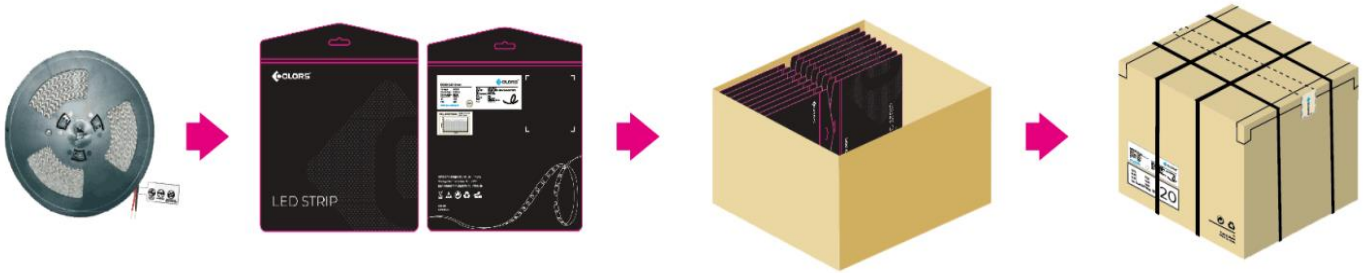

▼ Packing

Colors brand package